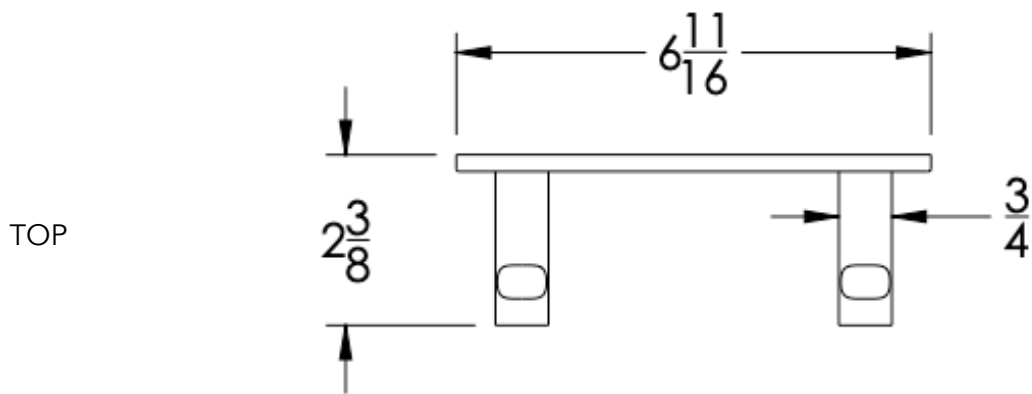

neelnox

LET
THERE
BE **DESIGN.**

FEATURES

- Premium 304 Grade Stainless Steel
- Solid Mount Construction
- Concealed Installation Hardware
- State of the art wall anchors included for installation on Dry wall or Tile

Dimensions in inches

NOTE: Dimensions subject to change without notice.