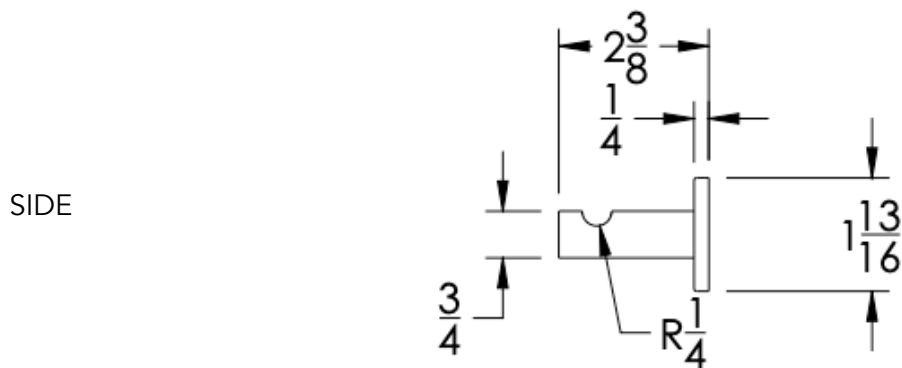

Dimensions in inches

NOTE: Dimensions subject to change without notice.