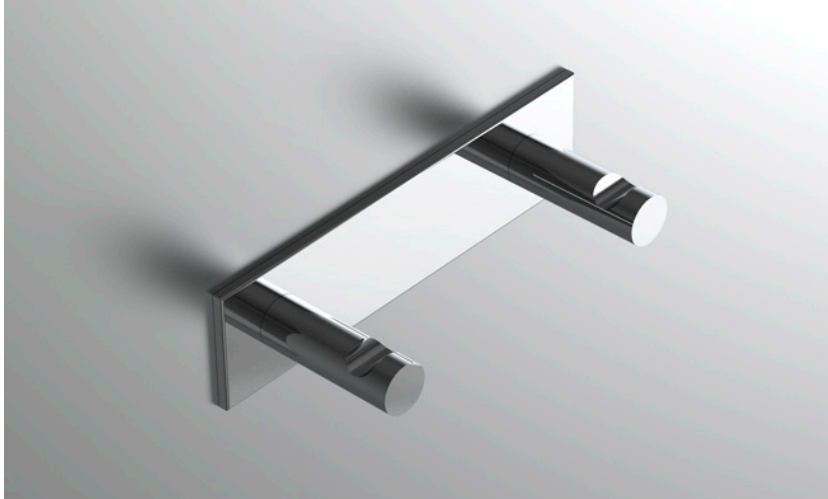

neelnox

LET
THERE
BE **DESIGN.**

FEATURES

- Premium 304 Grade Stainless Steel
- Solid Mount Construction
- Concealed Installation Hardware
- State of the art wall anchors included for installation on Dry wall or Tile

COLLECTION INSPIRE

ROBE HOOK

Model	Product	Finishes Available
INS-RHD2	Robe Hook	Multiple finishes available. Over 23 finishes to choose from.

FINISHES			
Polished (-P)	Antique Copper (-ACOP)	Polished Gold (-PGLD)	
Brushed (-B)	Polished Brass (-PBRS)	Brushed Copper (-BCOP)	
Brushed Gold (-BGLD)	Matte White (-WHT)	Brushed Rose Gold (-BRGD)	
Matte Black (-BLK)	Brushed Modern Bronze (-BMBRZ)	Brushed Black (-BRBLK)	
Oil Rubbed Bronze (-ORB)	Glossy White (-GWHT)	Polished Black (-PBLK)	
Brushed Brass (-BBRS)	Polished Rose Gold (-PRGD)	Antique Nickel (-ANKL)	
Brushed Bronze (-BBRZ)	Unlacquered Brass (-UBRS)	Black Nickel (-NKBL)	
Antique Brass (-ABRS)	Polished Nickel (-PNKL)		