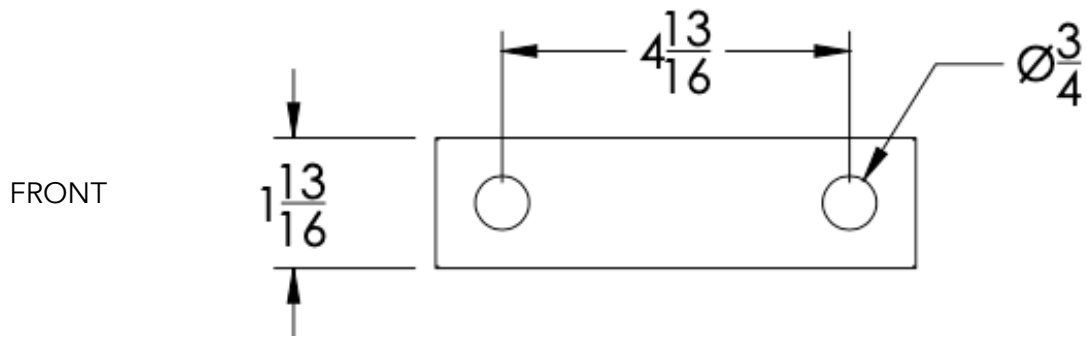

neelnox

LET
THERE
BE **DESIGN.**

FEATURES

- Premium 304 Grade Stainless Steel
- Solid Mount Construction
- Concealed Installation Hardware
- State of the art wall anchors included for installation on Dry wall or Tile

Dimensions in inches

NOTE: Dimensions subject to change without notice.